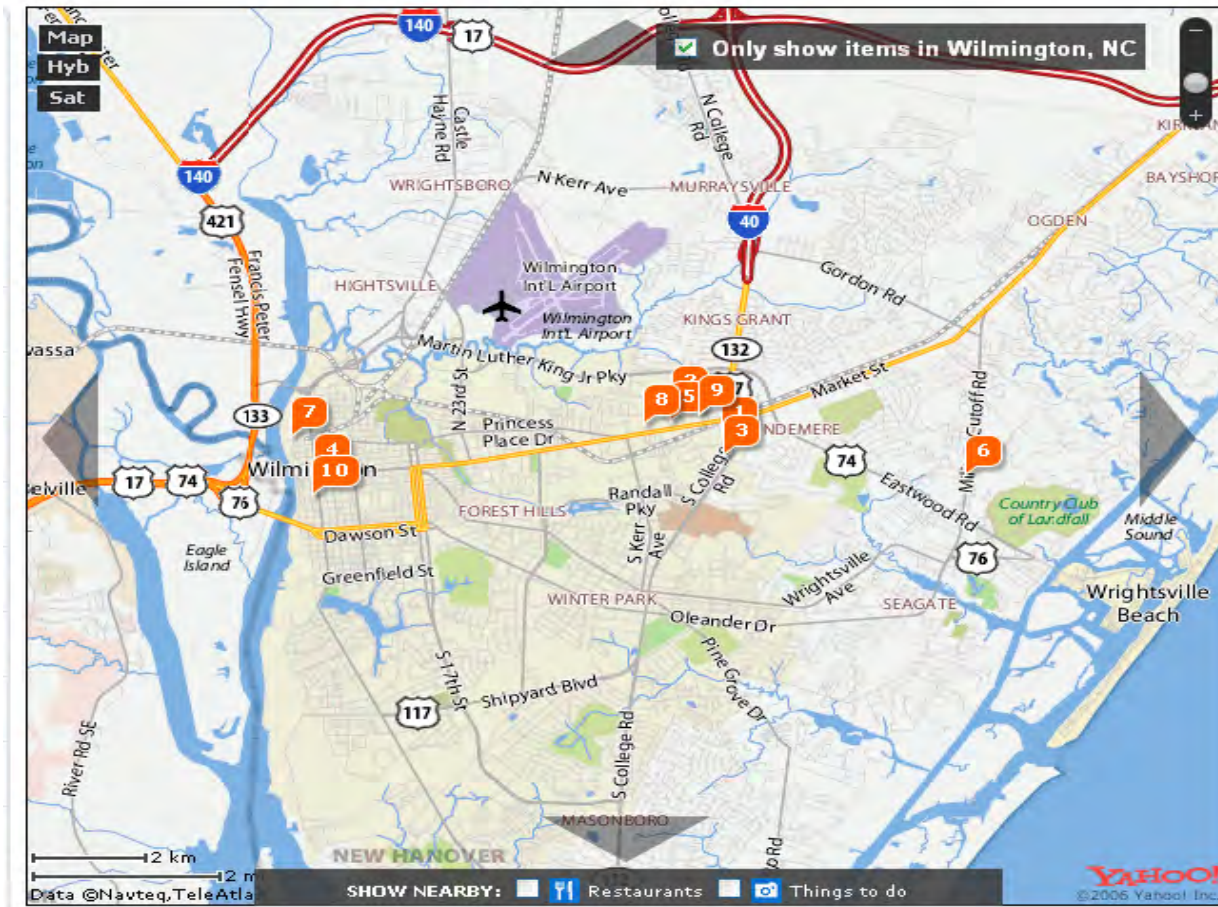

Fresh Crab cake

map is key

County: New Hanover
Zip Code: 28401

Zippeedeedah

U.S. Census Bureau

Fact Finder

Main Search Feedback FAQs Glossary Site

Your source for population, housing, economic, and social information.